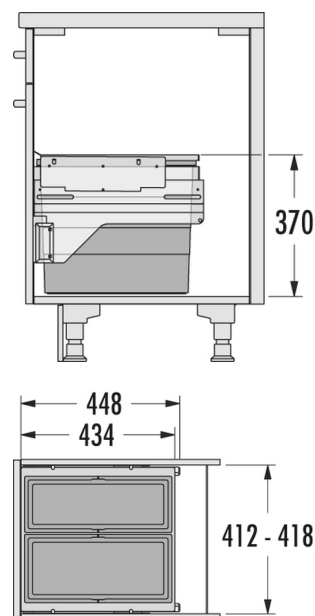

HAILO AS Cargo 450 21/17

3610811

GTIN: 4007126301062

For cabinets with front-mounted door of 450 mm width

SLIDE

2 BUCKET

38 L

TOTAL

Suitable for cabinet width (cm)
45

Specifications

Type of installation	Slide	✓
Cabinet-width min. (cm)		45
Cabinet-width max. (cm)		45
Suitable for cabinet width (cm)		45
available Cabinet-depth min. (mm)		450
Sidewall mounted		✓
Slides	covered, dampened slides with self-closing device with fully synchronized over-travel	
Side-wall thickness (mm)		16 - 19 (self-adjusting)
Product dimensions (WxDxH) (mm)		412-418 x 434 x 370
Packing dimensions (WxDxH) (mm)		500 x 250 x 410
System-depth (mm)		448
Number of bins		2
Lid		Sheet metal system lid
Capacity (l)		1 x 21 + 1 x 17
Total volume (l)		38

PRODUCT SPECIFICATION SHEET

Color metal parts	dark grey
Color plastic parts	dark grey
Weight incl. packing (kg)	9,9