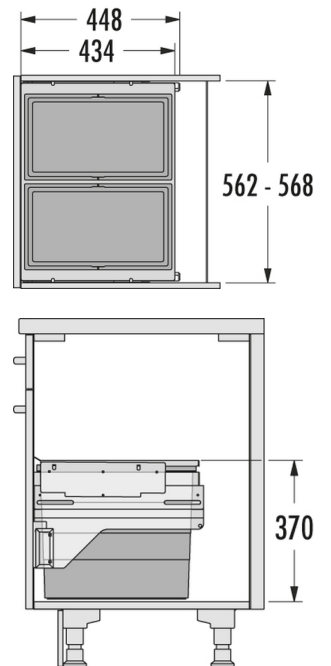

HAILO AS Cargo 600 28/28

3610841

GTIN: 4007126301093

For cabinets with front-mounted door of 600 mm width

SLIDE

2 BUCKET

56 L

TOTAL

Suitable for cabinet width (cm)
60

Specifications

Type of installation	Slide	✓
Cabinet-width min. (cm)		60
Cabinet-width max. (cm)		60
Suitable for cabinet width (cm)		60
available Cabinet-depth min. (mm)		450
Sidewall mounted		✓
Slides		covered, dampened slides with self-closing device with fully synchronized over-travel
Side-wall thickness (mm)		16 - 19 (self-adjusting)
Product dimensions (WxDxH) (mm)		562-568 x 434 x 370
Packing dimensions (WxDxH) (mm)		480 x 310 x 610
System-depth (mm)		448
Number of bins		2
Lid		Sheet metal system lid
Capacity (l)		2 x 28
Total volume (l)		56

PRODUCT SPECIFICATION SHEET

Color plastic parts	dunkelgrau
Color metal parts	dunkelgrau
Weight incl. packing (kg)	11,4