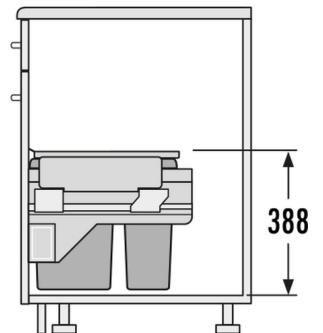

HAILO AS Cargo 300 15/10/D

3610871

GTIN: 4007126302687

For cabinets with front-mounted door of
300 mm width

SLIDE

2 BUCKET

25 L

TOTAL

Suitable for cabinet width (cm)
30

Specifications

Type of installation	Slide	✓
Cabinet-width min. (cm)		30
Cabinet-width max. (cm)		30
Suitable for cabinet width (cm)		30
available Cabinet-depth min. (mm)		450
Sidewall mounted		✓
Slides		covered, dampened slides with self-closing device with fully synchronized over-travel
Side-wall thickness (mm)		16 - 19 (self-adjusting)
Product dimensions (WxDxH) (mm)		262 - 268 x 403 x 388
Packing dimensions (WxDxH) (mm)		465 x 330 x 320
System-depth (mm)		448
Number of bins		2
Lid		Sheet metal system lid + 1 Lid 10 l
Capacity (l)		1 x 15 + 1 x 10
Total volume (l)		25

PRODUCT SPECIFICATION SHEET

Color plastic parts	dark grey
Color metal parts	dark grey
Weight incl. packing (kg)	8,5