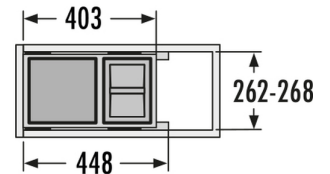

HAILO AS Cargo 300 15/10/D

3610871

GTIN: 4007126302687

For cabinets with front-mounted door of
300 mm width

SLIDE

2 BUCKET

25 L

TOTAL

Suitable for cabinet width (cm)
30

Specifications

Type of installation	Slide	✓
Cabinet-width min. (cm)		30
Cabinet-width max. (cm)		30
Suitable for cabinet width (cm)		30
available Cabinet-depth min. (mm)		450
Sidewall mounted		✓
Slides		covered, dampened slides with self-closing device with fully synchronized over-travel
Side-wall thickness (mm)		16 - 19 (self-adjusting)
Product dimensions (WxDxH) (mm)		262 - 268 x 403 x 388
Packing dimensions (WxDxH) (mm)		465 x 330 x 320
System-depth (mm)		448
Number of bins		2
Lid		Sheet metal system lid + 1 Lid 10 l
Capacity (l)		1 x 15 + 1 x 10
Total volume (l)		25

PRODUCT SPECIFICATION SHEET

Color plastic parts	dark grey
Color metal parts	dark grey
Weight incl. packing (kg)	8,5