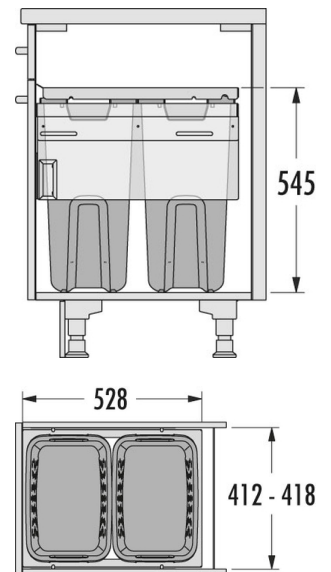

HAILO Laundry Carrier 450 dark grey

3270811

GTIN: 4007126302694

For 45 cm wide base-cabinets

SLIDE

2 BUCKET

66 L

TOTAL

Suitable for cabinet width (cm)
45

Specifications

Type of installation	Slide	✓
Cabinet-width min. (cm)		45
Cabinet-width max. (cm)		45
Suitable for cabinet width (cm)		45
Sidewall mounted		✓
Slides	covered, dampened slides with self-closing device with fully synchronized over-travel	
Side-wall thickness (mm)	16 - 19 mm (self-adjusting)	
Product dimensions (WxDxH) (mm)	412-418 x 528 x 545	
Packing dimensions (WxDxH) (mm)	490 x 320 x 620	
System-depth (mm)	528	
Number of bins	2	
Capacity (l)	2 x 33	
Total volume (l)	66	
Color metal parts	dark grey	
Color plastic parts	white	

Weight incl. packing (kg)

13
