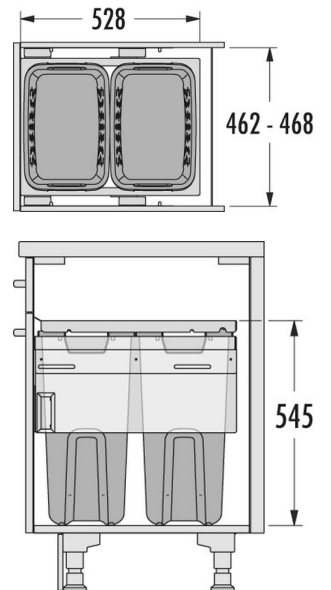

HAILO Laundry Carrier 500 dark grey

3270821

GTIN: 4007126302700

For 50 cm wide base-cabinets

SLIDE

2 BUCKET

66 L

TOTAL

Suitable for cabinet width (cm)
50

Specifications

Type of installation	Slide	✓
Cabinet-width min. (cm)	50	
Cabinet-width max. (cm)	50	
Suitable for cabinet width (cm)	50	
Sidewall mounted		✓
Slides	covered, dampened slides with self-closing device with fully synchronized over-travel	
Side-wall thickness (mm)	16 - 19 mm (self-adjusting), incl. 4 x 25 mm spacer-blocks	
Product dimensions (WxDxH) (mm)	462-468 x 528 x 545	
Packing dimensions (WxDxH) (mm)	490 x 320 x 620	
System-depth (mm)	528	
Number of bins	2	
Capacity (l)	2 x 33	
Total volume (l)	66	
Color metal parts	dark grey	

PRODUCT SPECIFICATION SHEET

Color plastic parts	white
---------------------	-------

Weight incl. packing (kg)	13,3
---------------------------	------
