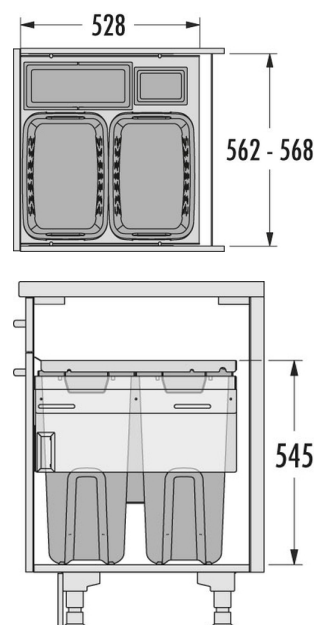

HAILO Laundry Carrier 600 dark grey

3270831

GTIN: 4007126302717

For 60 cm wide base-cabinets

SLIDE

4 BUCKET

80 L

TOTAL

Suitable for cabinet width (cm)
60

Specifications

Type of installation	Slide	✓
Cabinet-width min. (cm)		60
Cabinet-width max. (cm)		60
Suitable for cabinet width (cm)		60
Sidewall mounted		✓
Slides	covered, dampened slides with self-closing device with fully synchronized over-travel	
Side-wall thickness (mm)	16 - 19 mm (self-adjusting)	
Product dimensions (WxDxH) (mm)	562-568 x 528 x 545	
Packing dimensions (WxDxH) (mm)	590 x 325 x 620	
System-depth (mm)	528	
Number of bins	4	
Lid	1 x Lid 12 l	
Capacity (l)	2 x 33 + 1 x 12 + 1 x 2,5	
Total volume (l)	80	
Color metal parts	dark grey	

PRODUCT SPECIFICATION SHEET

Color plastic parts	white
---------------------	-------

Weight incl. packing (kg)	15,5
---------------------------	------
