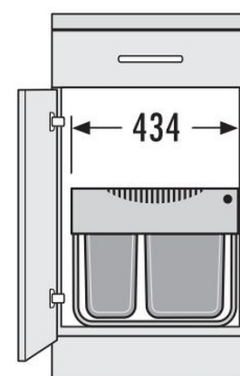

## HAILO AS Raumspar Tandem S 12/8/8/D dark grey

**3644911**

GTIN: 400712630280 9

For hinged door cabinets from 500 mm width

SWING

3 BUCKET

**29 L**

TOTAL

Suitable for cabinet width (cm)  
50, 60

- Practical storage area integrated in the lid

### Specifications

Type of installation	Swing	✓
Cabinet-width min. (cm)	50	
Cabinet-width max. (cm)	60	
Suitable for cabinet width (cm)	50, 60	
available Cabinet-depth min. (mm)	330	
Bottom-mounted		✓
Slides	Full-extension	
Product dimensions (WxDxH) (mm)	434 x 330 x 347	
Packing dimensions (WxDxH) (mm)	490 x 360 x 360	
Number of bins	3	
Lid	1 Lid for 8,5 l	
Capacity (l)	1 x 12 + 2 x 8,5	
Total volume (l)	29	
Color metal parts	dark grey	

# PRODUCT SPECIFICATION SHEET

---

Color plastic parts	dark grey
---------------------	-----------

---

Weight incl. packing (kg)	5
---------------------------	---

---