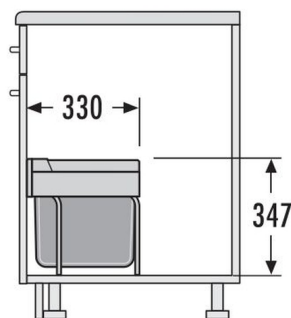

## HAILO AS Raumspar Tandem S 12/8/8/D dark grey

**3644911**

GTIN: 400712630280 9

For hinged door cabinets from 500 mm width

SWING

3 BUCKET

**29 L**

TOTAL

Suitable for cabinet width (cm)  
50, 60

- Practical storage area integrated in the lid

### Specifications

Type of installation	Swing	✓
Cabinet-width min. (cm)	50	
Cabinet-width max. (cm)	60	
Suitable for cabinet width (cm)	50, 60	
available Cabinet-depth min. (mm)	330	
Bottom-mounted		✓
Slides	Full-extension	
Product dimensions (WxDxH) (mm)	434 x 330 x 347	
Packing dimensions (WxDxH) (mm)	490 x 360 x 360	
Number of bins	3	
Lid	1 Lid for 8,5 l	
Capacity (l)	1 x 12 + 2 x 8,5	
Total volume (l)	29	
Color metal parts	dark grey	

# PRODUCT SPECIFICATION SHEET

---

Color plastic parts	dark grey
---------------------	-----------

---

Weight incl. packing (kg)	5
---------------------------	---

---