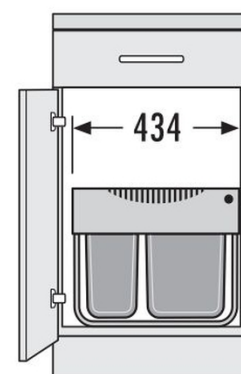

HAILO AS Raumspar Tandem S 18/12 dark grey

3644901

GTIN: 4007126302793

For hinged door cabinets from 500 mm width

SWING

2 BUCKET

30 L

TOTAL

Suitable for cabinet width (cm)

50, 60

Practical storage area integrated in the lid

Specifications

Type of installation	Swing	✓
Cabinet-width min. (cm)		50
Cabinet-width max. (cm)		50
Suitable for cabinet width (cm)		50, 60
available Cabinet-depth min. (mm)		330
Bottom-mounted		✓
Slides		Full-extension
Product dimensions (WxDxH) (mm)		434 x 330 x 347
Packing dimensions (WxDxH) (mm)		490 x 360 x 360
Number of bins		2
Capacity (l)		1x 18 + 1x 12
Total volume (l)		30
Color metal parts		dark grey

PRODUCT SPECIFICATION SHEET

Color plastic parts	dark grey
---------------------	-----------

Weight incl. packing (kg)	5
---------------------------	---
