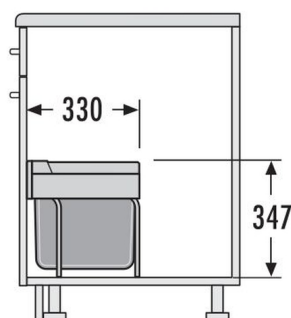

HAILO AS Raumspar Tandem S 18/12 dark grey

3644901

GTIN: 4007126302793

For hinged door cabinets from 500 mm width

SWING

2 BUCKET

30 L

TOTAL

Suitable for cabinet width (cm)

50, 60

Practical storage area integrated in the lid

Specifications

Type of installation	Swing	✓
Cabinet-width min. (cm)		50
Cabinet-width max. (cm)		50
Suitable for cabinet width (cm)		50, 60
available Cabinet-depth min. (mm)		330
Bottom-mounted		✓
Slides		Full-extension
Product dimensions (WxDxH) (mm)		434 x 330 x 347
Packing dimensions (WxDxH) (mm)		490 x 360 x 360
Number of bins		2
Capacity (l)		1x 18 + 1x 12
Total volume (l)		30
Color metal parts		dark grey

PRODUCT SPECIFICATION SHEET

Color plastic parts	dark grey
---------------------	-----------

Weight incl. packing (kg)	5
---------------------------	---
