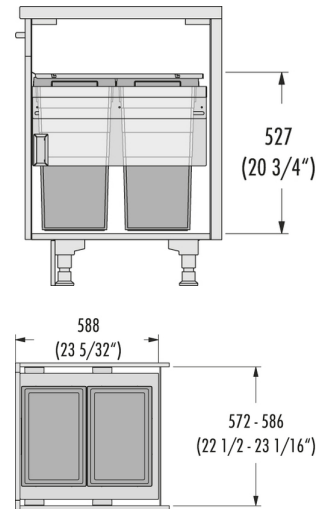

HAILO US Cargo 24 42/42

3613371

GTIN: 4007126304698

For 24" face frame cabinets

SLIDE

2 BUCKET

84 L

TOTAL

Specifications

Type of installation	Slide	✓
Cabinet width (inch)	24"	
available Cabinet-depth min. (mm)	570 + frame thickness	
Sidewall mounted		✓
Slides	covered, dampened slides with self-closing device with fully synchronized over-travel	
Side-wall thickness (mm)	12-19	
Product dimensions (WxDxH) (mm)	572-586 x 588 x 527	
Packing dimensions (WxDxH) (mm)	600 x 335 x 630	
System-depth (mm)	569	
Lid	Sheet metal system lid	
Number of bins	2	
Capacity (l)	2 x 42	
Total volume (l)	84	
Color metal parts	silver	
Color plastic parts	light grey	

PRODUCT SPECIFICATION SHEET

Weight incl. packing (kg)

15,3
