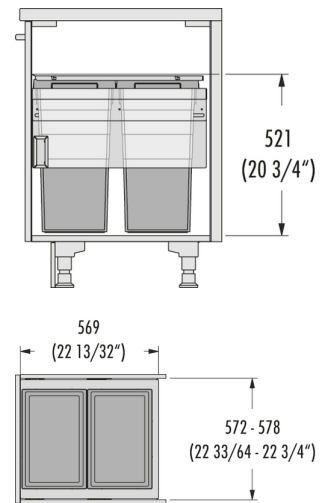

# HAILO US Cargo 24 42/42

**3613381**

GTIN: 4007126304636

For 24" Frameless Cabinets

SLIDE

2 BUCKET

**84 L**

TOTAL

## Specifications

Type of installation	Slide	✓
Cabinet width (inch)	24"	
available Cabinet-depth min. (mm)	570	
Sidewall mounted		✓
Slides	covered, dampened slides with self-closing device with fully synchronized over-travel	
Side-wall thickness (mm)	16 - 19	
Product dimensions (WxDxH) (mm)	572-578 x 569 x 521	
Packing dimensions (WxDxH) (mm)	600 x 335 x 630	
System-depth (mm)	569	
Lid	Sheet metal system lid	
Number of bins	2	
Capacity (l)	2 x 42	
Total volume (l)	84	
Color metal parts	silver	
Color plastic parts	light grey	

# PRODUCT SPECIFICATION SHEET

---

Weight incl. packing (kg)

15,5

---