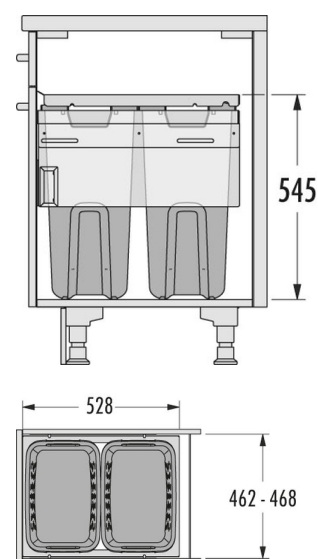

HAILO Laundry Carrier 500

3270851

GTIN: 4007126305183

For 50 cm wide base-cabinets

SLIDE

2 BUCKET

66 L

TOTAL

Suitable for cabinet width (cm)

50

Specifications

Type of installation	Slide	✓
Cabinet-width min. (cm)	50	
Cabinet-width max. (cm)	50	
Suitable for cabinet width (cm)	50	
Sidewall mounted		✓
Slides	covered, dampened slides with self-closing device with fully synchronized over-travel	
Side-wall thickness (mm)	16 - 19 mm (self-adjusting)	
Product dimensions (WxDxH) (mm)	462-468 x 528 x 545	
Packing dimensions (WxDxH) (mm)	490 x 320 x 620	
System-depth (mm)	528	
Number of bins	2	
Capacity (l)	2 x 33	
Total volume (l)	66	
Color metal parts	dark grey	
Color plastic parts	white	

Weight incl. packing (kg)

13,3
