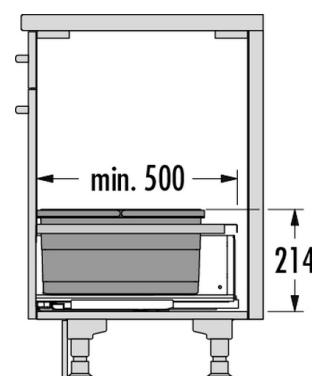

HAILO AS Separato M 900 17/D/17/D/17/D

10000511

GTIN: 4007126012852

For cabinets with pull-out shelf from 900 mm width

INSET

3 BUCKET

51 L

TOTAL

Suitable for cabinet width (cm)

90

The Separato M is the compact solution for drawers.

With a bin height of just 210 mm, the system is ideal for 2-part fronts – even in handleless versions – especially where there is no space for classic waste separation systems.

Specifications

Type of installation Inset	✓
Cabinet-width min. (cm)	90
Cabinet-width max. (cm)	90
Suitable for cabinet width (cm)	90
Nominal drawer-depth (mm) ≥	500

PRODUCT SPECIFICATION SHEET

Product dimensions (DxH) (mm)	500 x 214
Packing dimensions (WxDxH) (mm)	865 x 500 x 270
Lid	3 x Lid 17 l
Number of bins	3
Capacity (l)	3 x 17
Total volume (l)	51
Color plastic parts	dark grey
Color metal parts	dark grey
Weight incl. packing (kg)	6,5