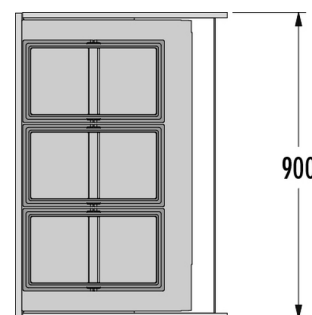

HAILO AS Separato M 900 17/D/17/D/17/D

10000511

GTIN: 4007126012852

For cabinets with pull-out shelf from 900 mm width

INSET

3 BUCKET

51 L

TOTAL

Suitable for cabinet width (cm)

90

The Separato M is the compact solution for drawers.

With a bin height of just 210 mm, the system is ideal for 2-part fronts – even in handleless versions – especially where there is no space for classic waste separation systems.

Specifications

Type of installation Inset	✓
Cabinet-width min. (cm)	90
Cabinet-width max. (cm)	90
Suitable for cabinet width (cm)	90
Nominal drawer-depth (mm) ≥	500

PRODUCT SPECIFICATION SHEET

Product dimensions (DxH) (mm)	500 x 214
Packing dimensions (WxDxH) (mm)	865 x 500 x 270
Lid	3 x Lid 17 l
Number of bins	3
Capacity (l)	3 x 17
Total volume (l)	51
Color plastic parts	dark grey
Color metal parts	dark grey
Weight incl. packing (kg)	6,5